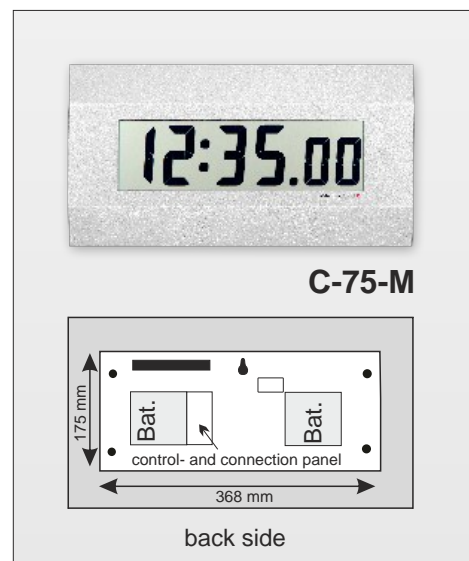

C-75-M

Technical Specifications:

Radio reception:	DCF-77
Quarz mode:	+/- 0,1 seconds per day
Symbolic representation:	RF signal indication, battery capacity, menu guidance
Dimensions W x H x D:	422 x 224 x 35 mm
Front panel:	metall
Weight:	1500 g
Digit height:	hour / min.: 75 mm; sec.: 60 mm
Reading distance hour / min.:	30 m
Reading distance seconds:	25 m
Viewing angle (max.):	170°
Digit colour:	black
Battery power:	8 pcs. 1,5 Volt AA
Battery life:	appr. 2 years

Standard version:

Integrated radio receiver DCF-77
Automatic summer- / wintertime change over
Battery life appr. 2 years
Finish: silver metallic RAL 9006

Options:

- V - Mains operation 230 Volt
- E - External antenna with 6 m connection cable and plug
- A - Satin stainless steel panel
- S - **xxx** Special finish RAL
- NTP- Network-Synchronisation
- Air- AirTime Synchronisation
- T - Temperature display internal (installed)
- K - Temperature sensor external with appr. 6 m cable
- P - Programming of the gong-times, software und data cable, activation through potential-free contact in the clock

Ordering examples:

LCD-radio-controlled clock **C-75-M** with stainless steel panel
Order code: **C-75-A**

LCD-radio-controlled clock **C-75-M** with 230 Volt connection,
in standard finish silver metallic.
Order code: **C-75-V-M**

It's Time

This clock is also available as installation version without blind frame.

Do you have any questions? No problem! Please contact us. We will be happy to provide you with help. No obligation.