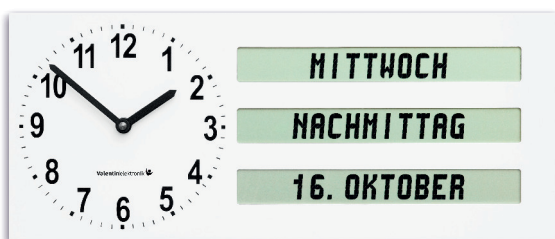

Standard version:

Integrated radio receiver DCF-77
 Automatic summer-/winter time change over
 USB-Micro-Port for PC-Software
 Battery operation without SMS appr. 3 years, with SMS: →
 Fully written weekday, date and day parts
 Text display on 3 lines, in total 48 signs
 Adjustable for 8 different languages
 4 or 8 pieces Mignon batteries (depending on option)
 Housing with table stand
 Housing colour:

Ordering example:

LCD radio-controlled clock AMC 20 with transmission of external messages per mobile phone (**S**) and 230 Volt power supply plug (**V**)
 Order code: **AMC 20-S-V**

AMC 20

It's Time

Do you have any questions? No problem! Please contact us. We will be happy to provide you with help.