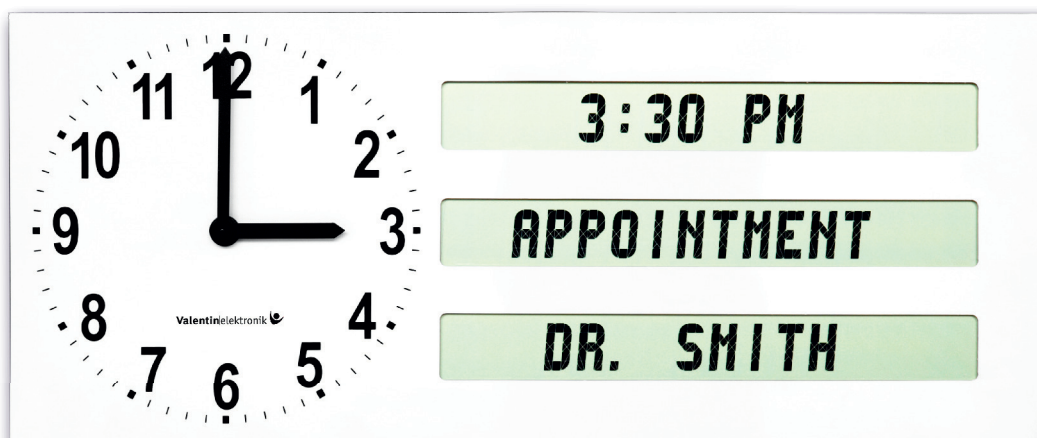

Analogue-Digital-Clock AMC 20

Our new innovation, developed for the Elderly, Dementia- and Alzheimer patients!

Example for display of fully written date, day and day part

Available
as wall clock
or table clock

43 cm wide
18 cm high
3 cm deep

weiß

Example for display of external transmitted messages and dates

We have developed this clock type **AMC 20** specially for the Elderly, Alzheimer- and Dementia patients and their caretakers. For the first time you have the possibility to send individual messages and appointments as SMS via APP from mobile phones and / or via USB-Port from Laptops or Pc's directly to the clock. With our App (free-of-charge download) you are able to send messages from any location to the clock.

For example, reminders of appointments like doctor consultation, taking medicine, birthdays or whatever kind of message you would like to send, will be displayed on the 3-line clock display until due-date. In addition you can choose to set an alarm that will remind regularly until due-date. This also helps caretakers scheduling as well as the elderly and dementia patients coping in their daily routine.

- Message transmission via USB / mobile phone APP
- Radio controlled and wireless installation
- Automatic summer/winter time changeover
- Optional applicable as wall clock or table clock
- Weekday displayed as text
- Day parts displayed as text
- Date displayed as text
- Settings for 8 different languages
- High contrast display
- Excellent readability even from wide viewing angles
- Symbols for radio signal reception and battery capacity
- Menu guidance for manual operation
- Long battery life of appr. 3 years
- Robust plastic housing